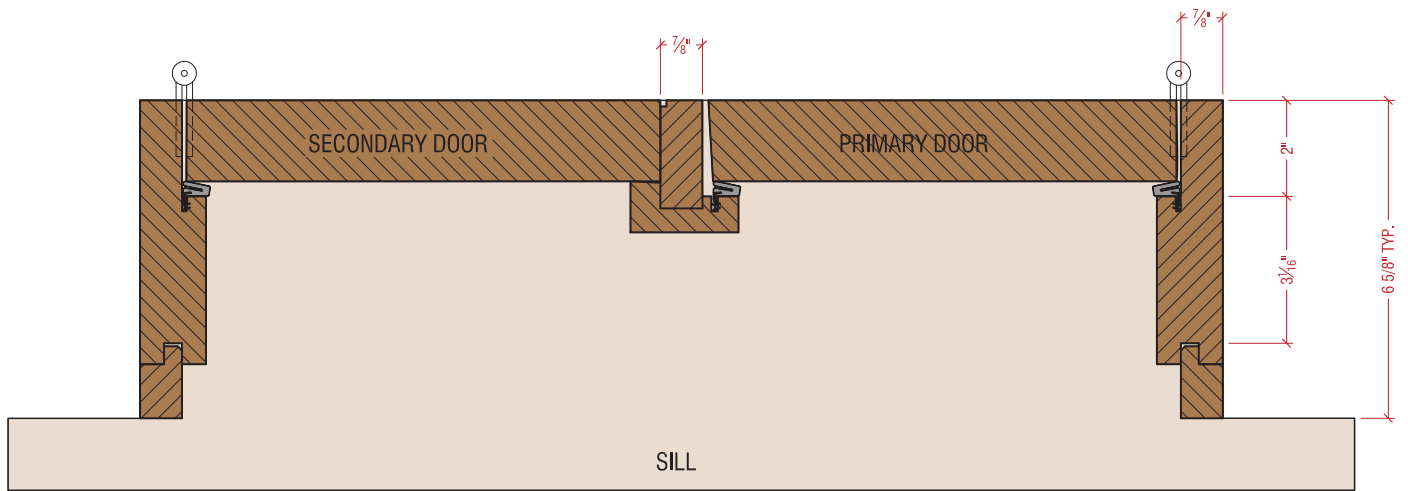

HORIZONTAL SECTION OF A PAIR OF INSWING DOORS

SCALE: 3" = 1'0"

INTERIOR

EXTERIOR

ASTRAGAL OPTIONS