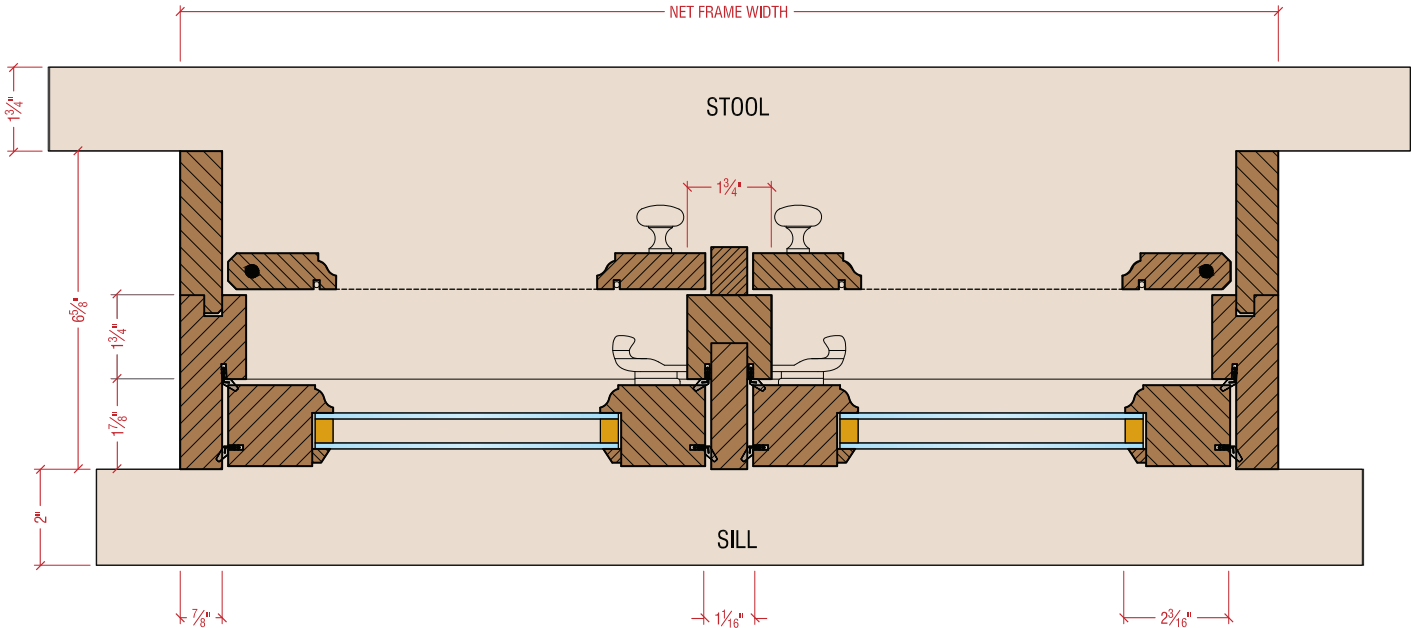

HORIZONTAL SECTION OF DOUBLE CASEMENT WITH PIVOTING SCREENS

SCALE: 3" = 1'0"

INTERIOR

EXTERIOR