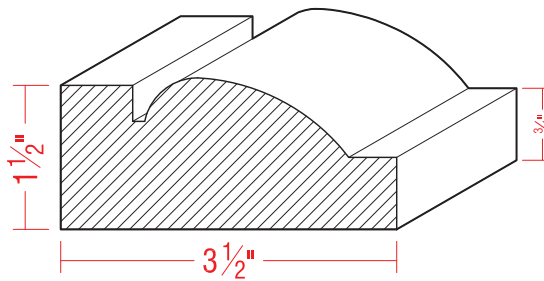

EXTERIOR CASING (TRIM)

Types 1, 2, and 3 can be keyed for stucco.

TYPE 1

TYPE 2

TYPE 3

**1x4 WITH
SHINGLE MOULD
(BACK BAND)**