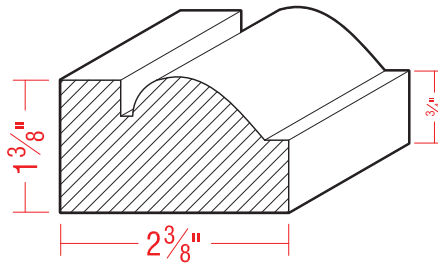

EXTERIOR CASING (TRIM)

Types 1, 2, and 3 can be keyed for stucco.

TYPE 1

TYPE 2

TYPE 3

**1x4 WITH
SHINGLE MOULD
(BACK BAND)**