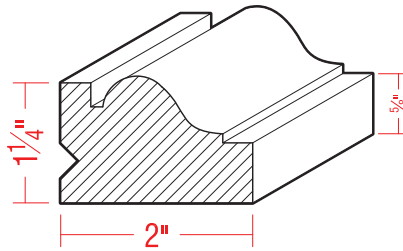

EXTERIOR CASING (TRIM)

Types 1, 2, and 3 can be keyed for stucco.

TYPE 1

TYPE 2

TYPE 3

**1x4 WITH
SHINGLE MOULD
(BACK BAND)**