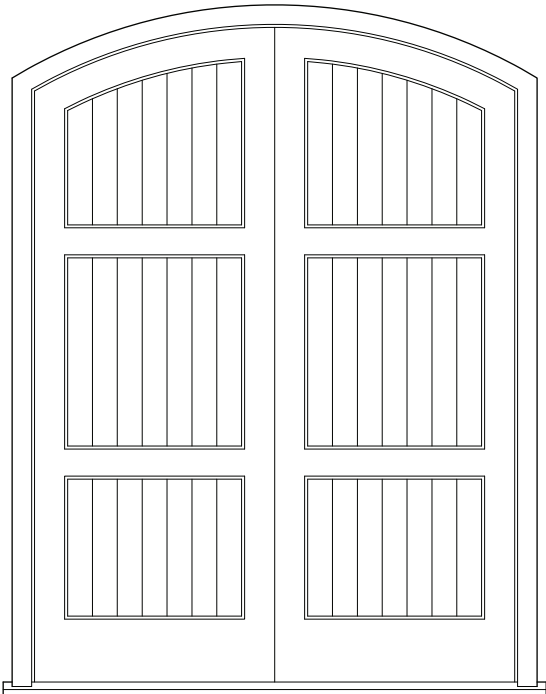

SAMPLE ENTRY DOOR ELEVATIONS

SCALE: 3/8" = 1'0"

3'-0" x 7'-0" DOOR

PAIR 3'-4" x 8'-0" DOORS

PAIR 3'-0" x 8'-0" DOORS

3'-4" x 7'-0" DOOR