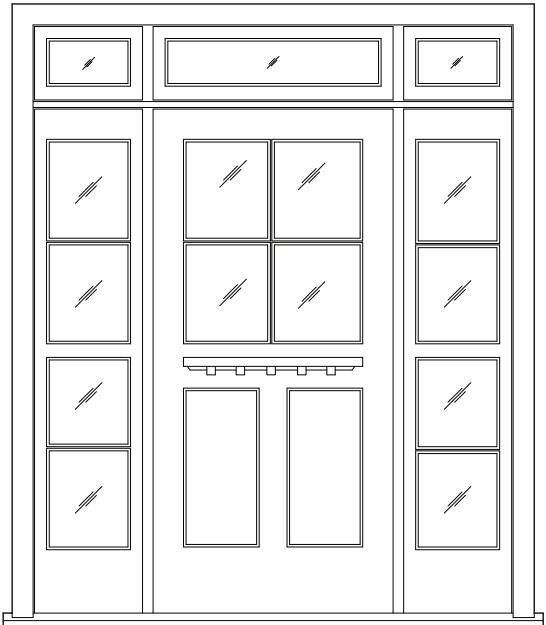

SAMPLE ENTRY DOOR ELEVATIONS

SCALE: 3/8" = 1'0"

3'-0" x 7'-0" DOOR

PAIR 3'-4" x 8'-0" DOORS

PAIR 3'-0" x 8'-0" DOORS

3'-4" x 7'-0" DOOR