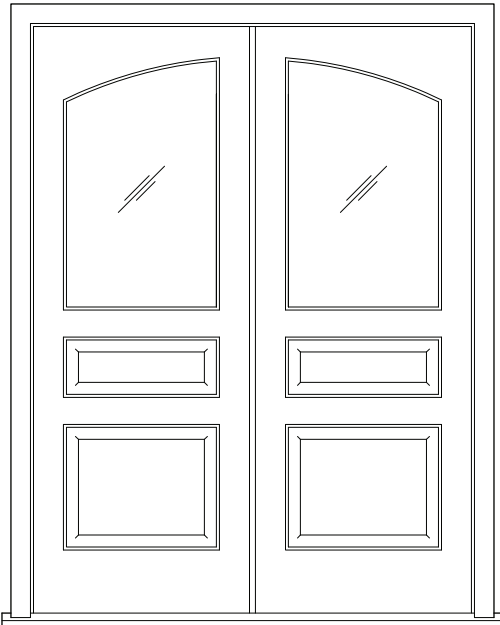

SAMPLE ENTRY DOOR ELEVATIONS

SCALE: 3/8" = 1'0"

3'-0" x 7'-0" DOOR

PAIR 3'-4" x 8'-0" DOORS

PAIR 3'-0" x 8'-0" DOORS

3'-4" x 7'-0" DOOR